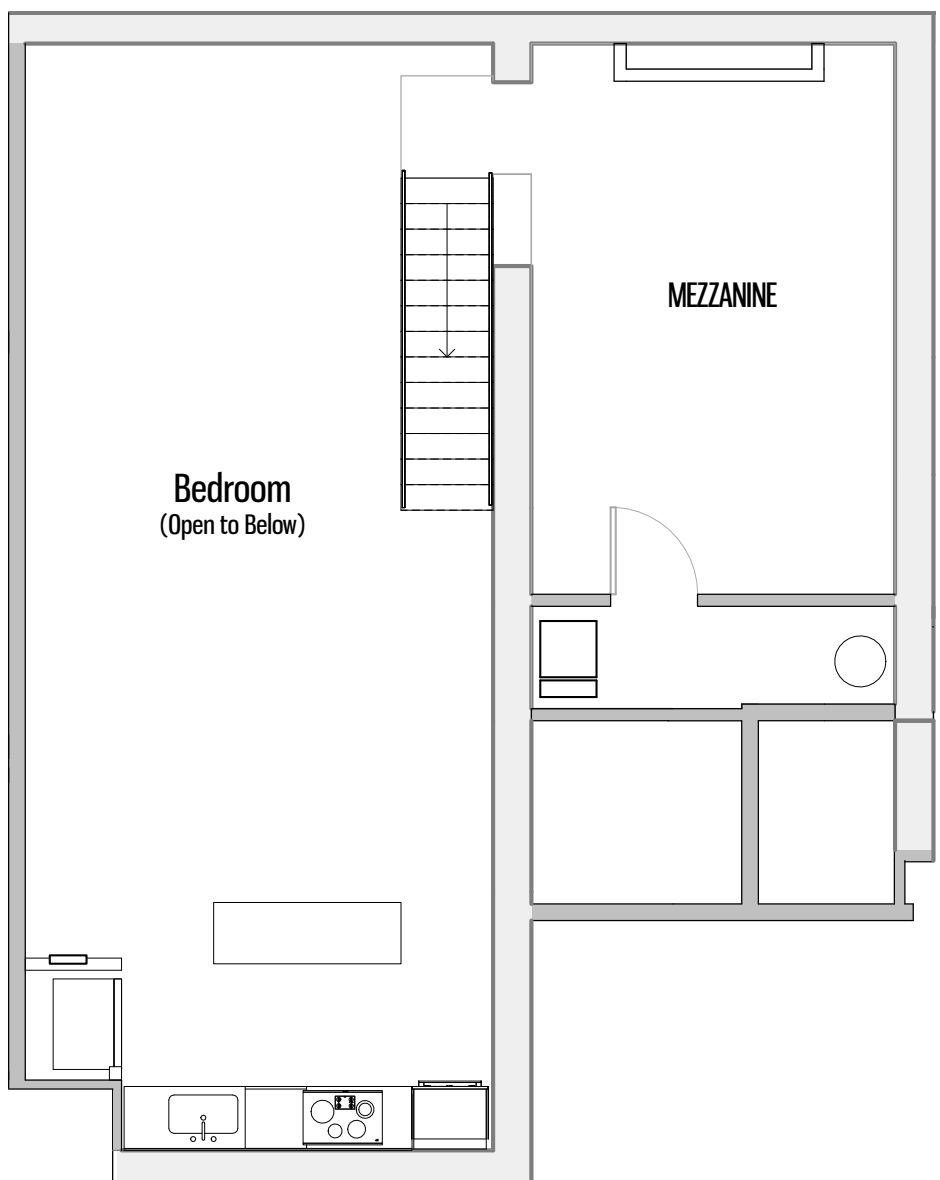

Floorplan C

102 & 203 - 1 bed / 1 bath

303 - 2 bed / 1 bath

Unit 102

905 sq. ft.

Unit 303

1233 sq. ft.

Unit 203

933 sq. ft.

Unit 303

Loft Mezzanine
(301 sq. ft.)

Saint Charles Residences

1454 Townsend | Detroit | 313 658-6400 | www.SaintCharlesDetroit.com

Floorplans intended for graphic representation only. Dimensions are approximate.