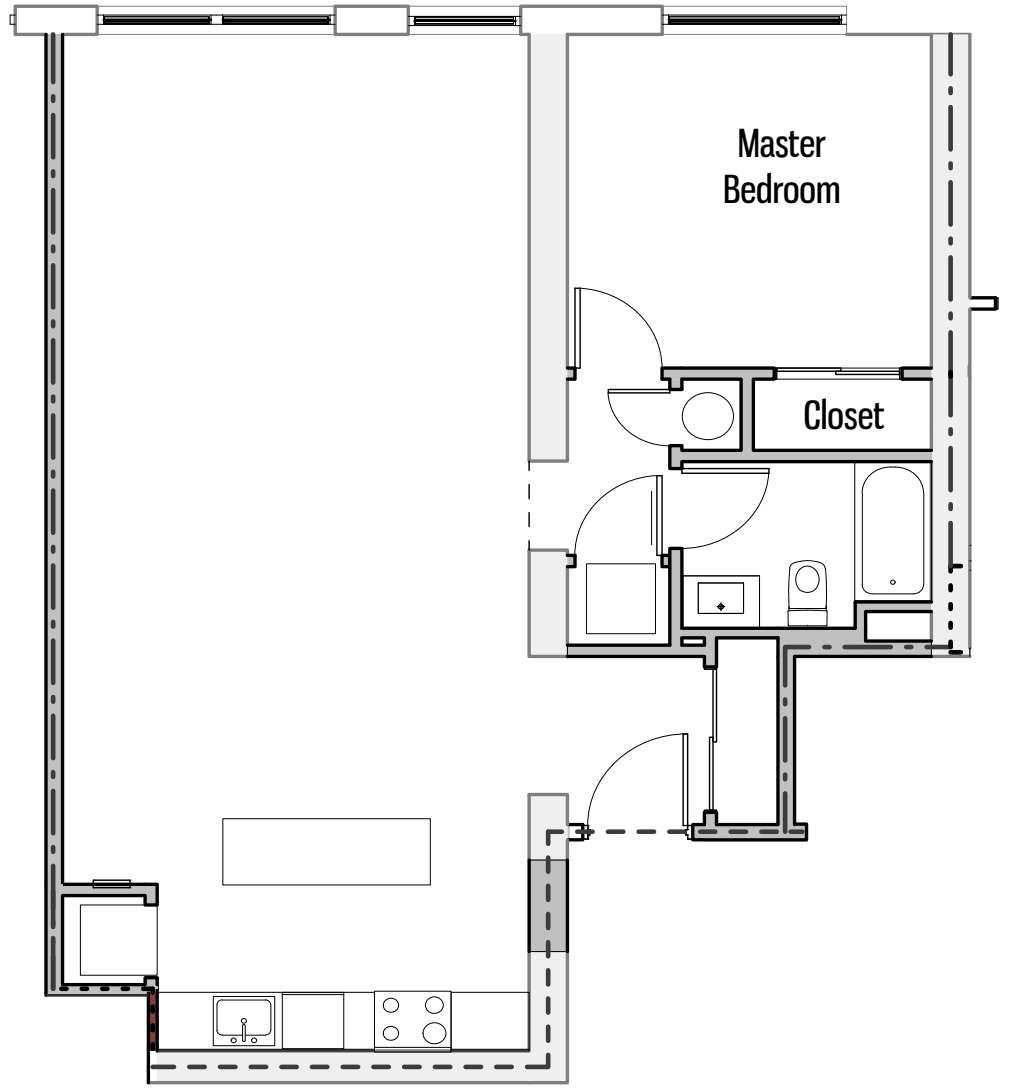

Floorplan C

102 & 203 - 1 bed / 1 bath

303 - 2 bed / 1 bath

Unit 102

905 sq. ft.

Unit 303

1233 sq. ft.

Unit 203

933 sq. ft.

Unit 303

Loft Mezzanine
(301 sq. ft.)

Saint Charles Residences

1454 Townsend | Detroit | 313 658-6400 | www.SaintCharlesDetroit.com

Floorplans intended for graphic representation only. Dimensions are approximate.