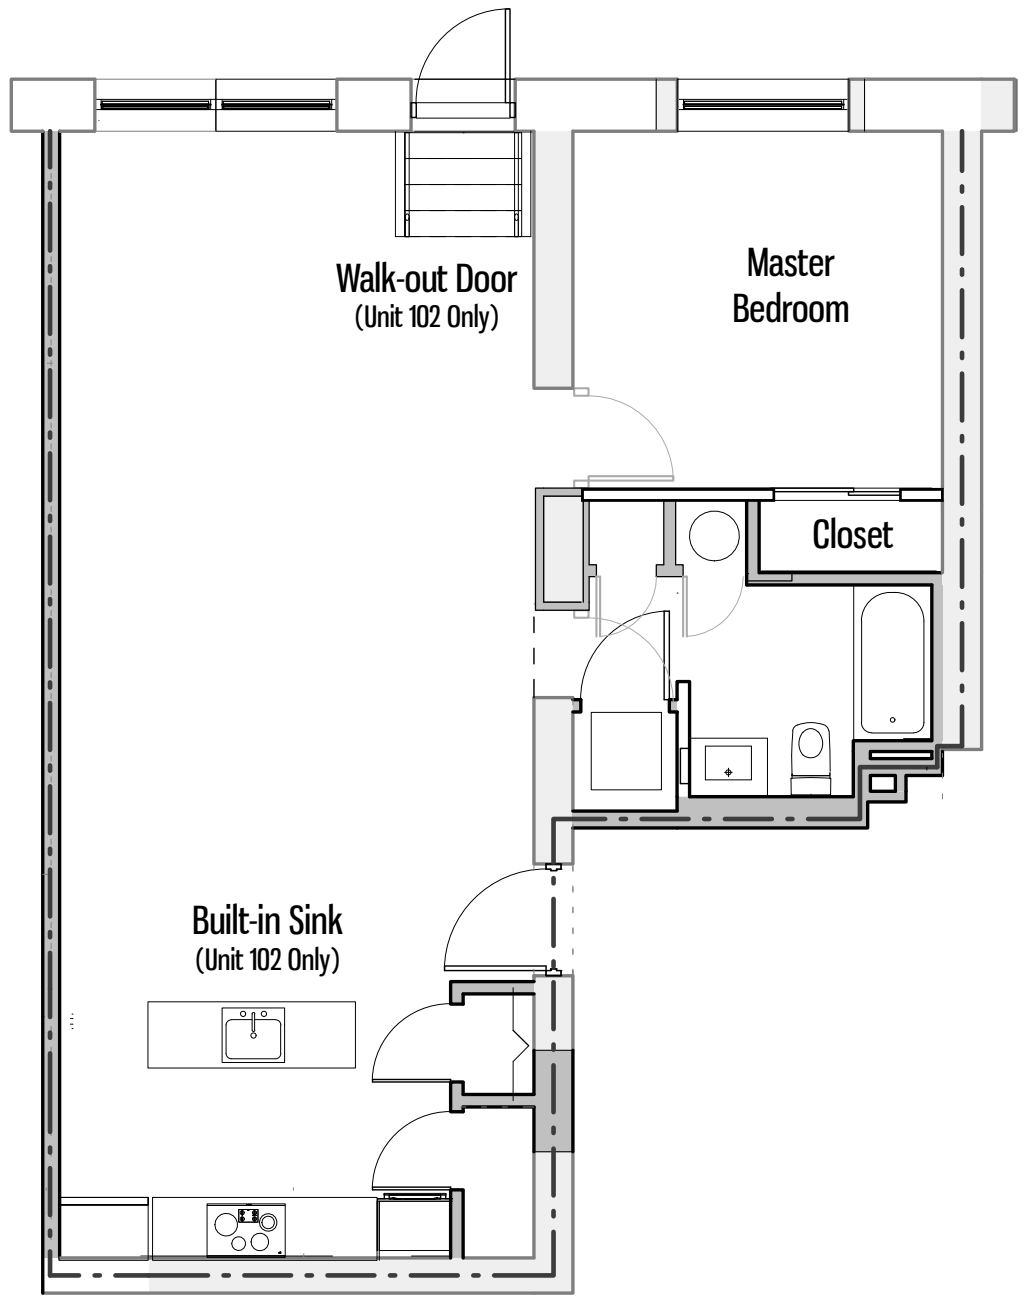

Floorplan C

102 & 203 - 1 bed / 1 bath

303 - 2 bed / 1 bath

Unit 102

905 sq. ft.

Unit 303

1233 sq. ft.

Unit 203

933 sq. ft.

Unit 303

Loft Mezzanine
(301 sq. ft.)

Saint Charles Residences

1454 Townsend | Detroit | 313 658-6400 | www.SaintCharlesDetroit.com

Floorplans intended for graphic representation only. Dimensions are approximate.