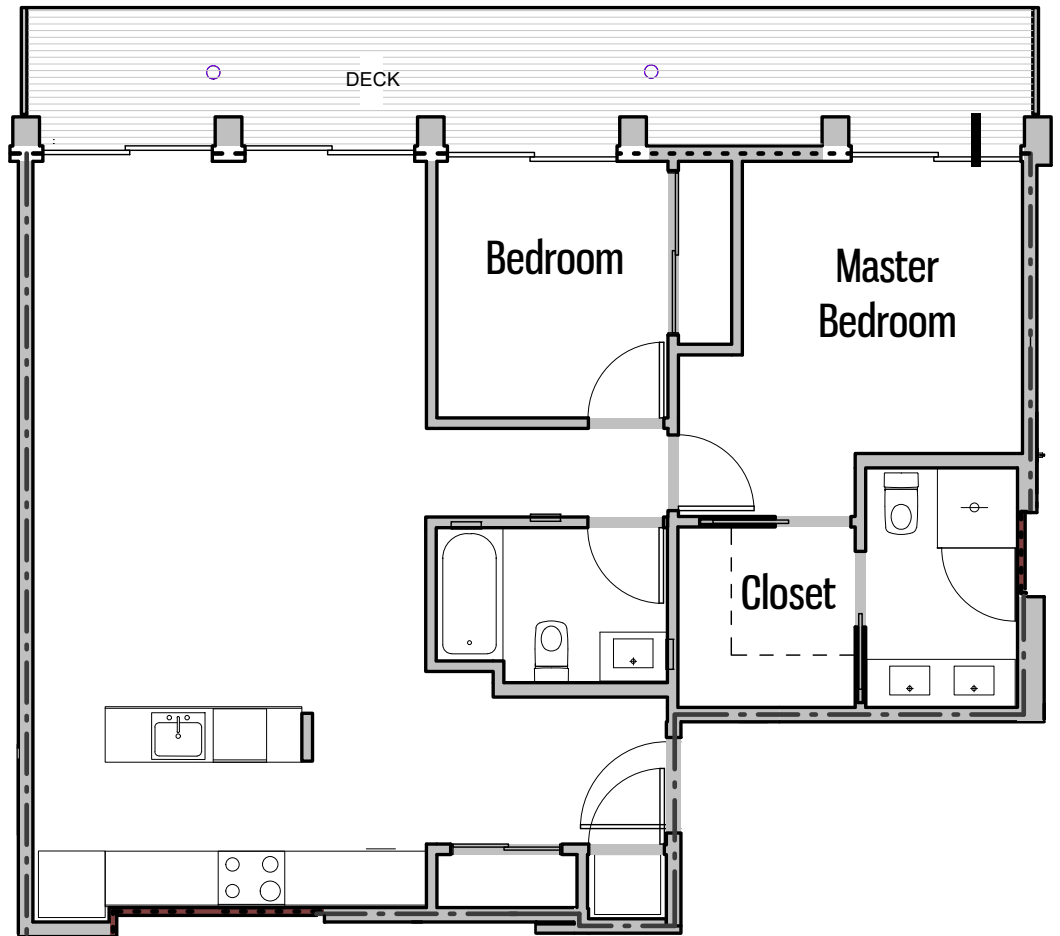

**SAINT
CHARLES**
RESIDENCES

Floorplan 402

980 sq. ft.

Floorplan 402

402 - 2 bed / 2 bath

Saint Charles Residences

1454 Townsend | Detroit | 313 658-6400 | www.SaintCharlesDetroit.com

Floorplans intended for graphic representation only. Dimensions are approximate.