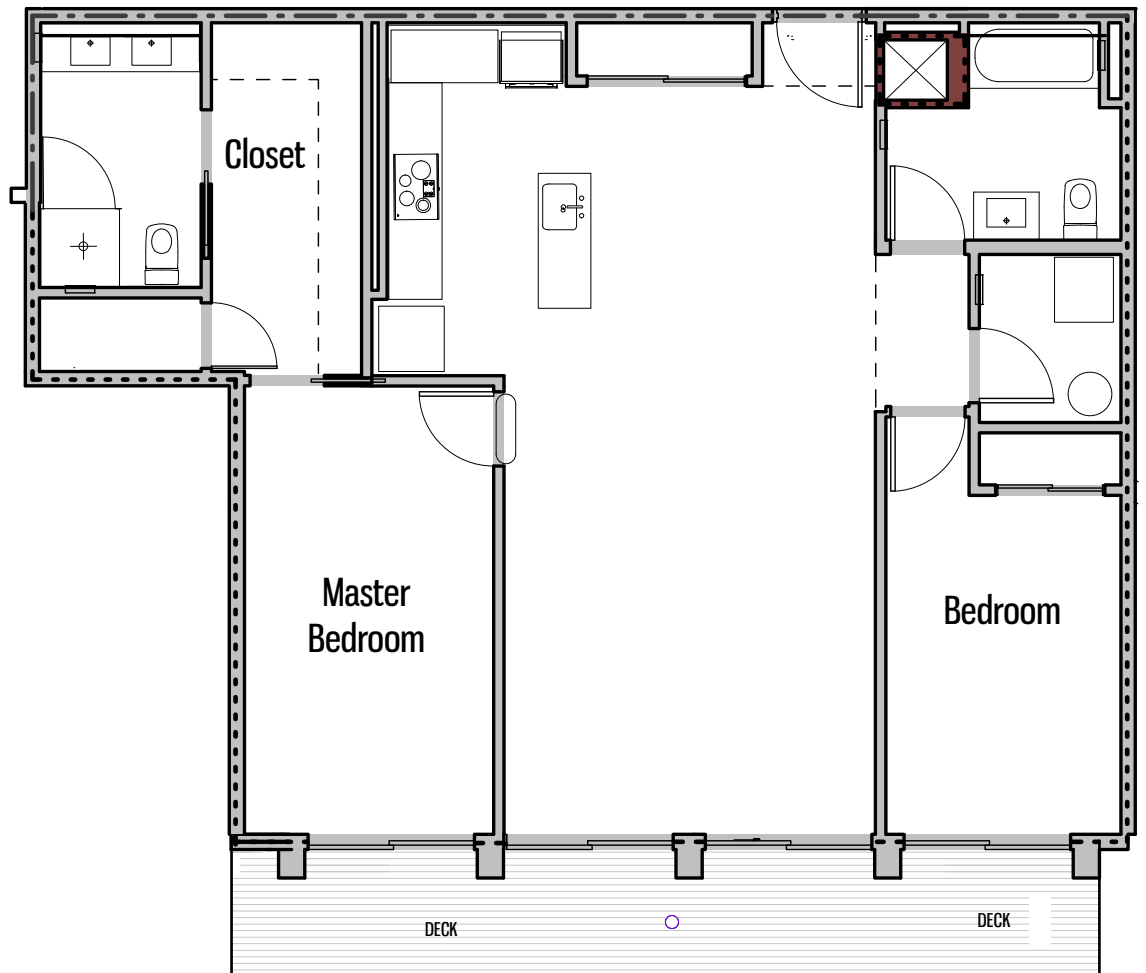

**SAINT
CHARLES**
RESIDENCES

Floorplan 405

2 bed / 2 bath

Floorplan 405

1184 sq. ft.

Saint Charles Residences

1454 Townsend | Detroit | 313 658-6400 | www.SaintCharlesDetroit.com

Floorplans intended for graphic representation only. Dimensions are approximate.