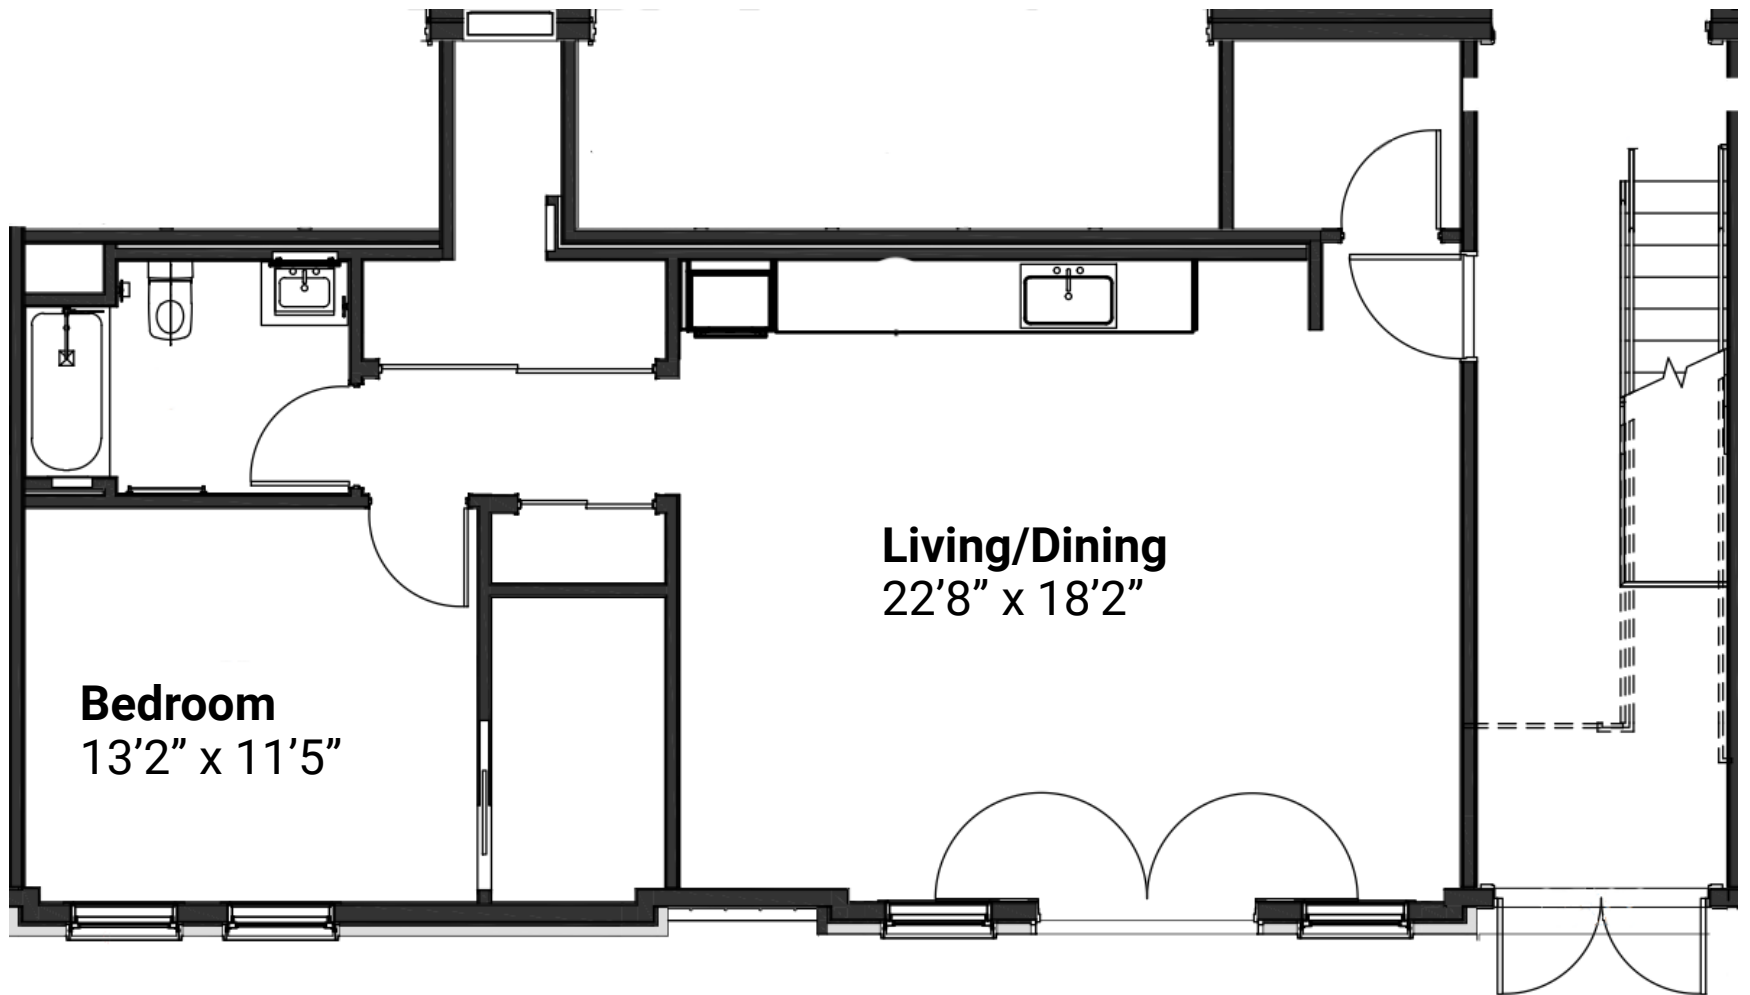

**SAINT
CHARLES**

Unit #1

1 bed | 1 bath 883 sf
Private patio

Floorplans & sizes are approximate and subject to change
Presented by **Berkshire Hathaway HomeServices**