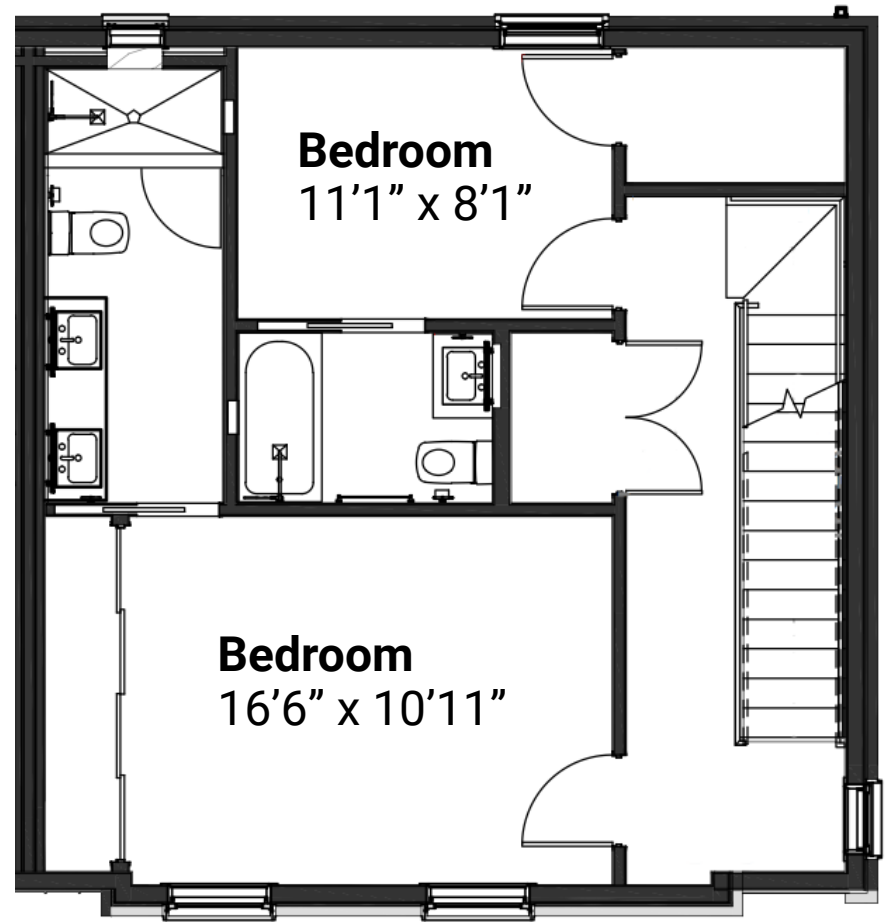

SAINT CHARLES

Unit #10

2 bed | 2.5 bath 1,403sf
Private rooftop 288sf

Floorplans & sizes are approximate and subject to change
Presented by **Berkshire Hathaway HomeServices**