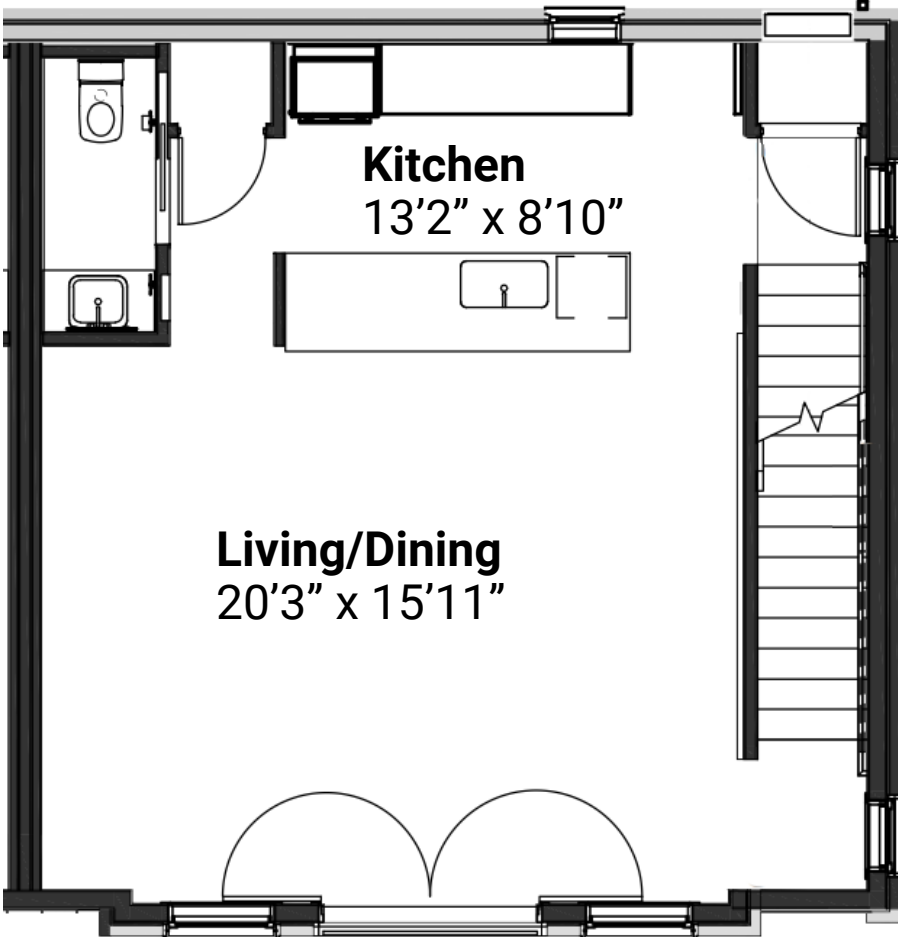

SAINT CHARLES

Unit #10

2 bed | 2.5 bath 1,403sf
Private rooftop 288sf

Floorplans & sizes are approximate and subject to change
Presented by **Berkshire Hathaway HomeServices**