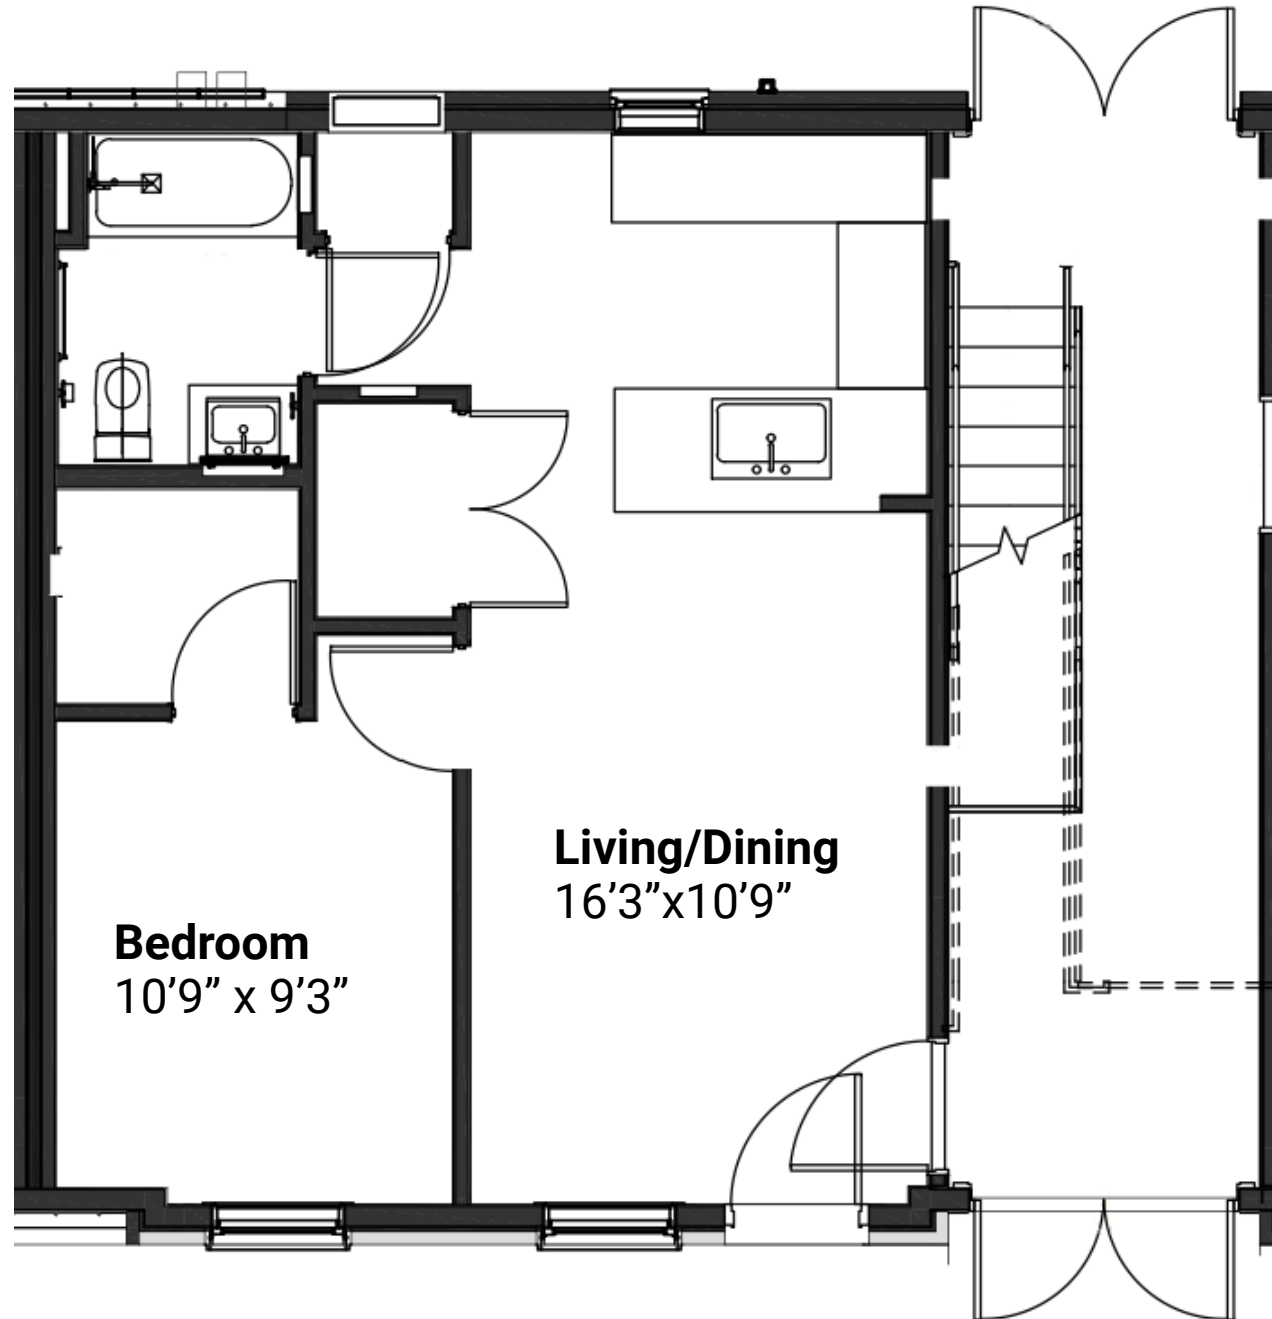

**SAINT  
CHARLES**

## Unit #2

1 bed | 1 bath 536 sf  
Private patio

Floorplans & sizes are approximate and subject to change  
Presented by **Berkshire Hathaway HomeServices**