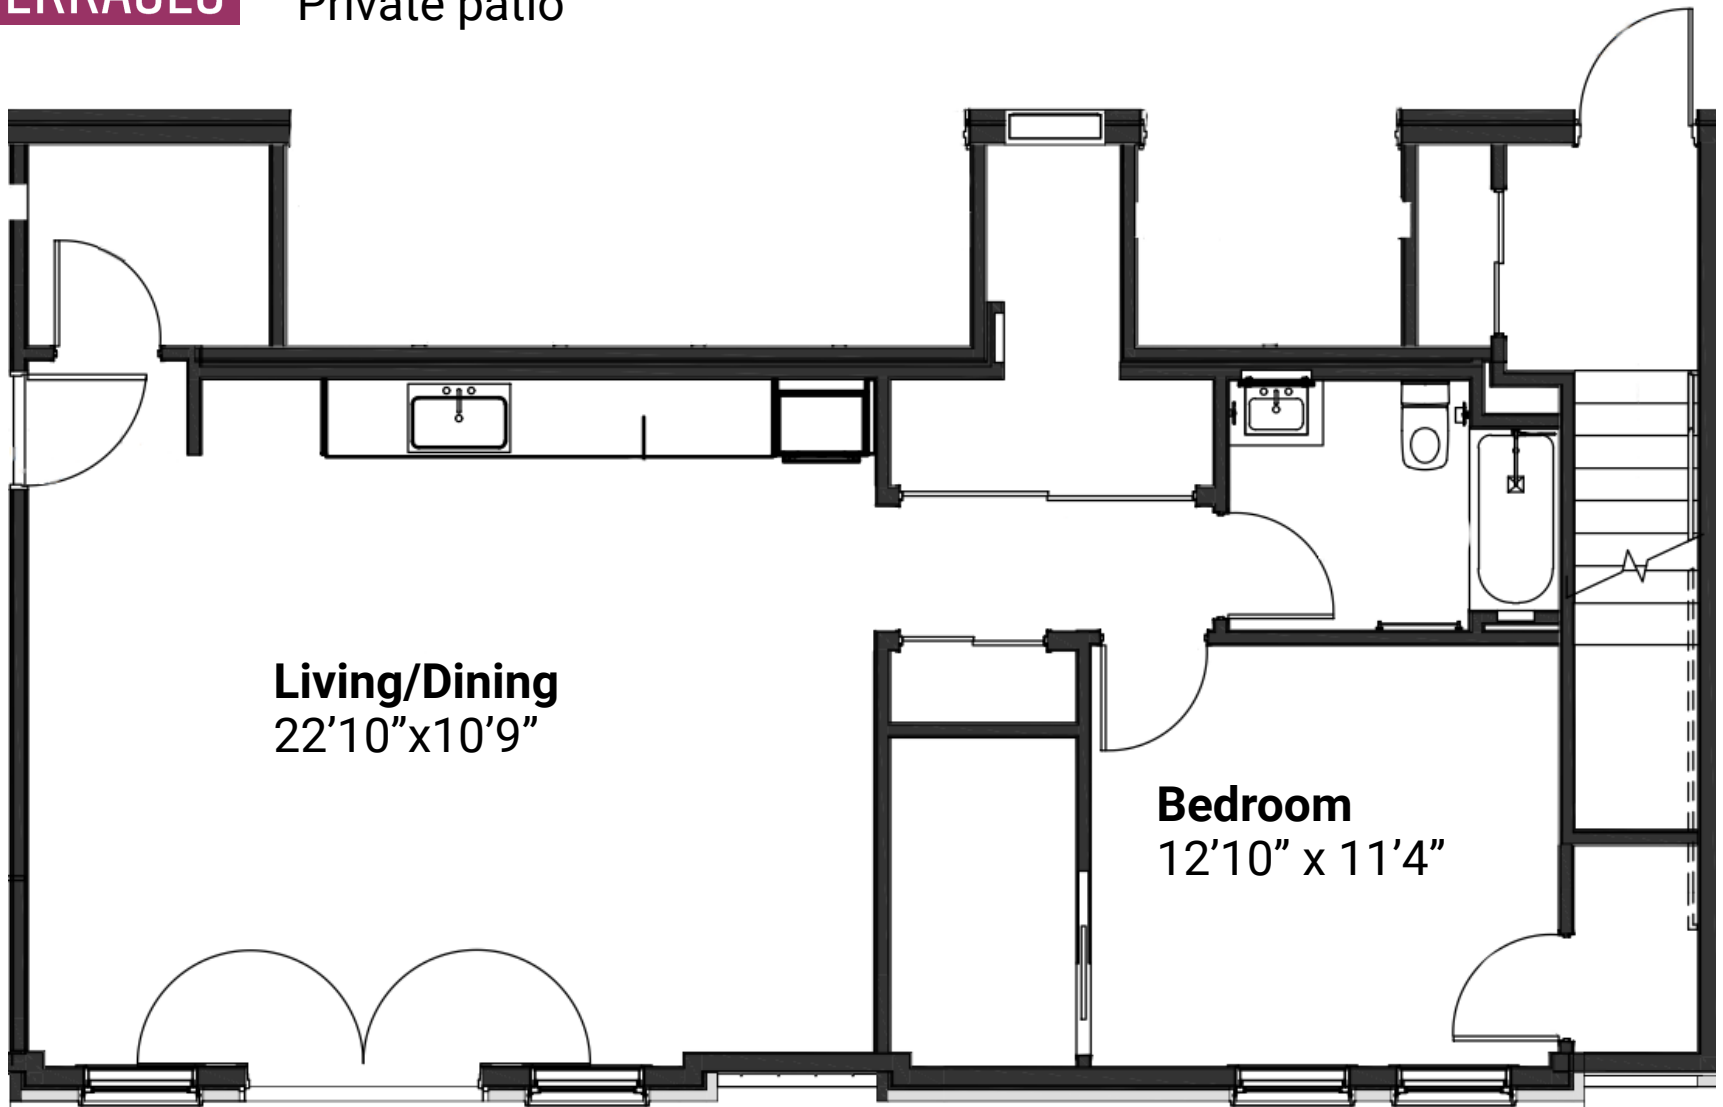

**SAINT
CHARLES**

Unit #3

1 bed | 1 bath 875 sf
Private patio

Floorplans & sizes are approximate and subject to change
Presented by **Berkshire Hathaway HomeServices**