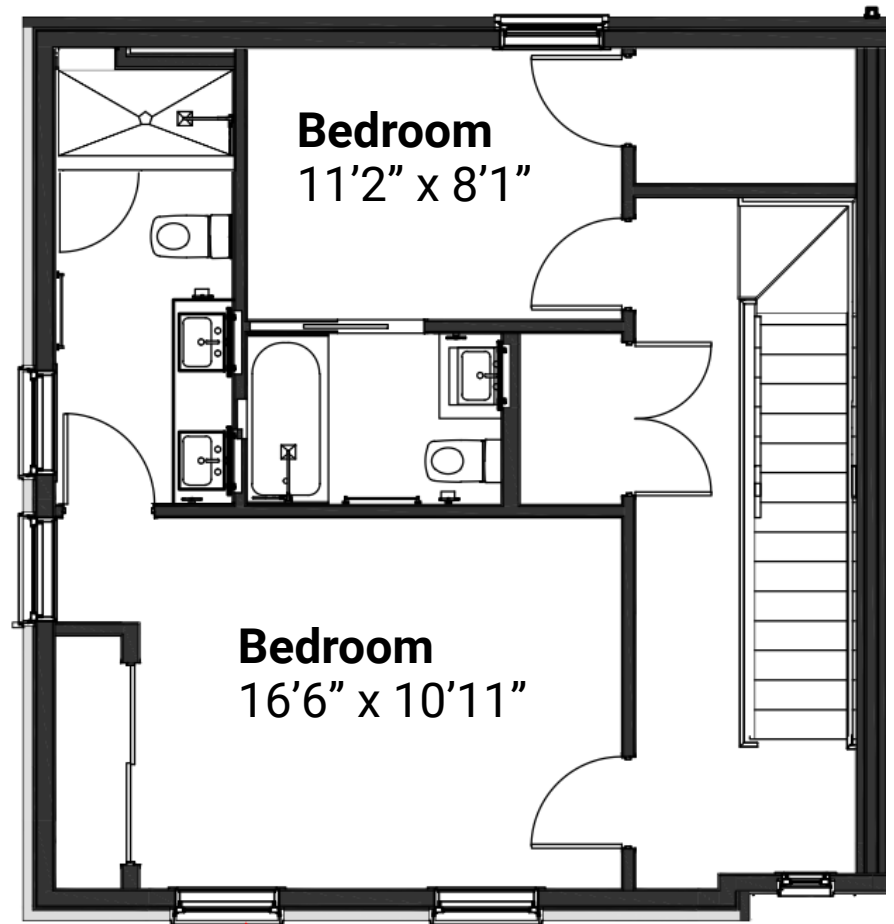

SAINT CHARLES

Unit #4

2 bed | 2.5 bath 1,300 sf
Private rooftop 288sf

Floorplans & sizes are approximate and subject to change
Presented by **Berkshire Hathaway HomeServices**