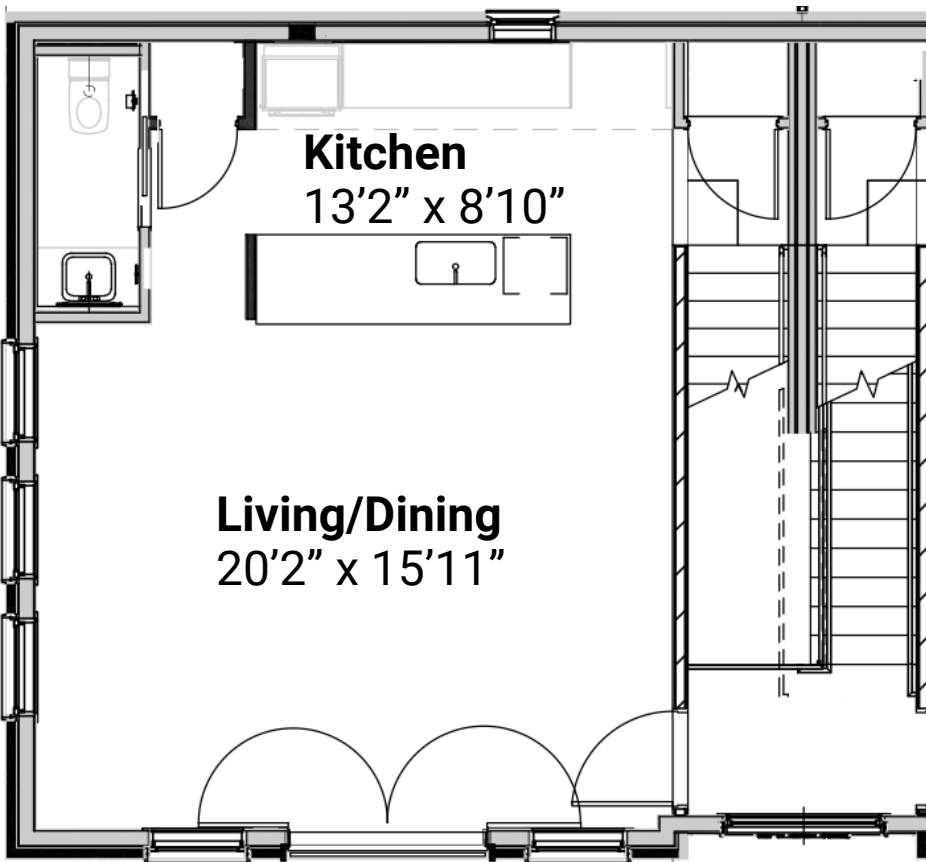

SAINT CHARLES

Unit #4

2 bed | 2.5 bath 1,300 sf
Private rooftop 288sf

Floorplans & sizes are approximate and subject to change
Presented by **Berkshire Hathaway HomeServices**