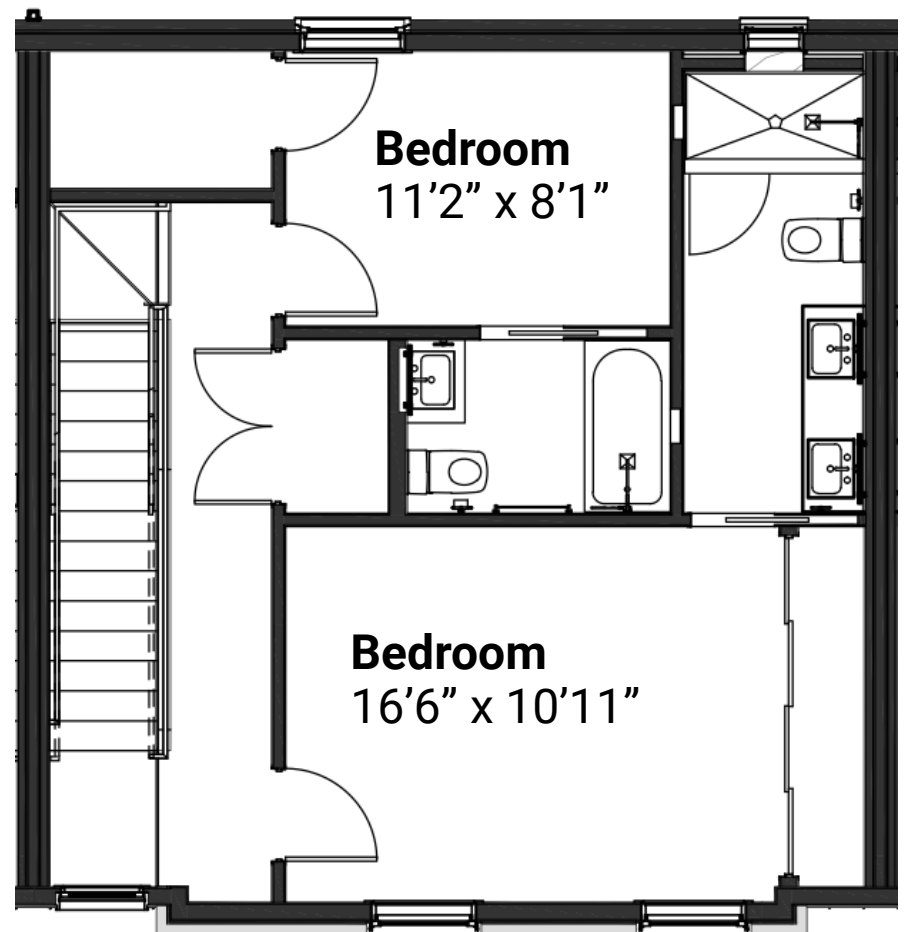

**SAINT
CHARLES**

Unit #5 through 9

2 bed | 2.5 bath 1,304 sf

Private rooftop 288sf

Units 6 and 8 are mirror image

Floorplans & sizes are approximate and subject to change
Presented by **Berkshire Hathaway HomeServices**