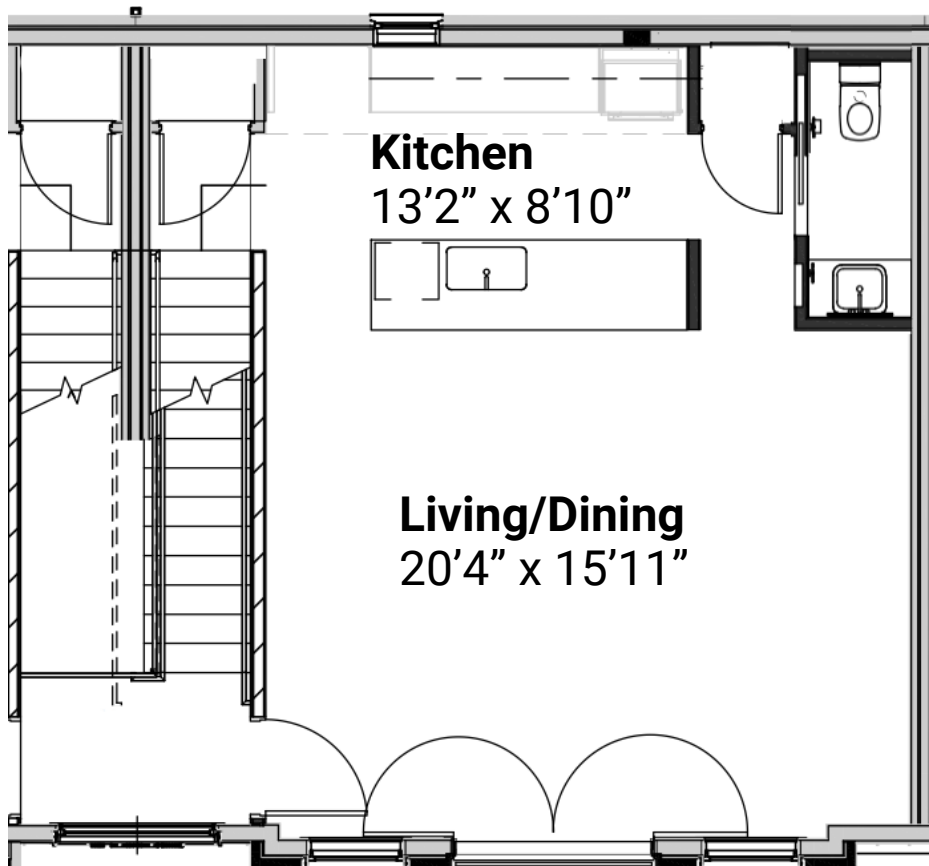

**SAINT
CHARLES**

Unit #5 through 9

2 bed | 2.5 bath 1,304 sf

Private rooftop 288sf

Units 6 and 8 are mirror image

Floorplans & sizes are approximate and subject to change
Presented by **Berkshire Hathaway HomeServices**